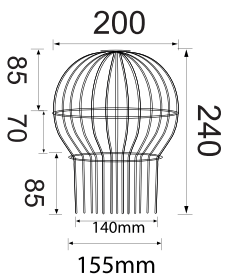

**FD-019**  
Size: 100x100x55 (ø50/ ø75)

**FD-023**  
Size: 80x80x44 (ø50)

**FD-026**  
Size: 100x100x65 (ø75)

**FD-025**  
Size: 150x150x47 (ø124)

**FD-027**  
Size: 102x102x37 (ø60/ø76)

FD-023

FD-026

FD-027

FD-2205

FD-04B

FD-50G

ĐỘ DÀY: 3mm  
SỐ THANH: 10

FD-75G (14 thanh)

FD-75G (16 thanh)

ĐỘ DÀY: 3mm  
SỐ THANH: 16

FD-160G (dày 3mm)